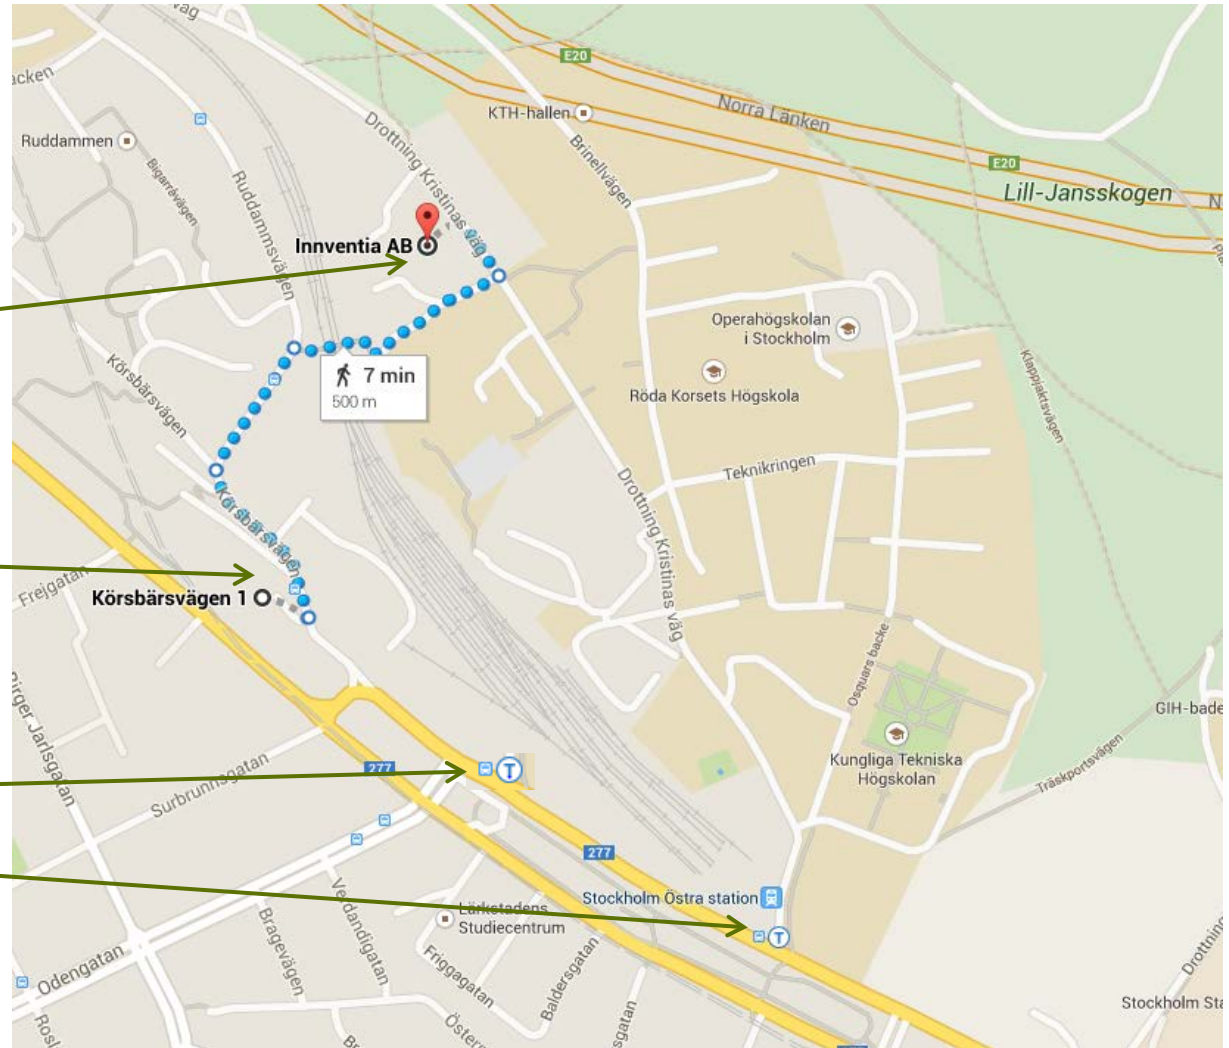

Innventia AB Stockholm

Innventia AB
Drottning Kristinas väg 61
<http://www.innventia.com/en/About-us/Contact-us/Head-Office/>

Elite Hotel Arcadia
Körsbärsvägen 1
<https://www.elite.se/en/hotels/stockholm/hotel-arcadia/>
Company code: 4412711

Underground station Tekniska Högskolan
exit Körsbärsvägen
exit Tekniska högskolan

Map of Stockholm and suggested hotels

Innventia AB
Drottning Kristinas väg 61
Underground station Tekniska högskolan

Elite Hotel Arcadia (7 min walk to office)
Körsbärsvägen 1
Book with company code: 4412711:
<https://www.elite.se/en/hotels/stockholm/hotel-arcadia/>

Scandic Grand Central Hotel
Kungsgatan 70

Scandic Sergel Plaza Hotel
Brunkebergstorg 9

All Scandic Hotels book can be booked at:
<http://www.scandichotels.com/Hotels/Sweden/Stockholm/>

Scandic Park Hotel
Karlavägen 43